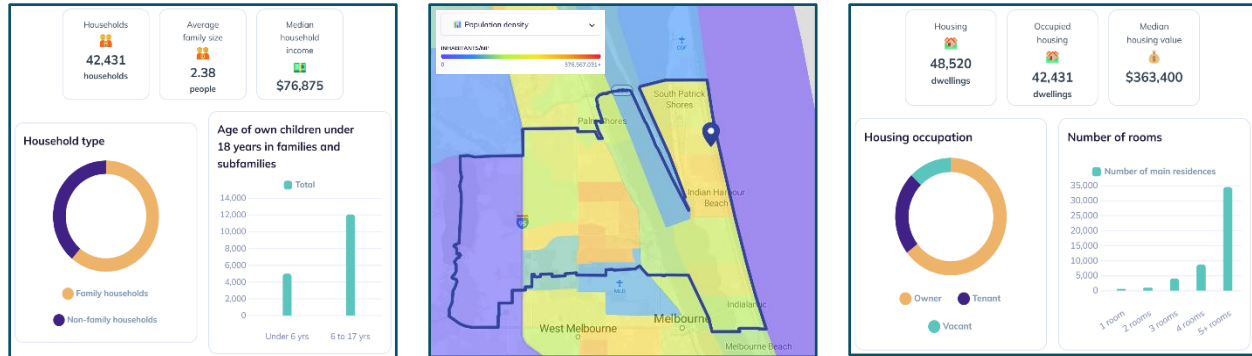

### Territory Overview

Brevard County, Florida, is a vibrant region that seamlessly blends coastal charm, suburban tranquility, and urban energy. This proposed territory, encompassing ZIP codes 32937, 32935, 32934, and 32903, captures the essence of what makes this area unique: diverse attractions, a mix of demographics, and boundless opportunities. Together, these ZIP codes form a dynamic and diverse area well-suited for establishing and growing a mobile business.

Zip Code	City	Population
32937	Satellite Beach	28,990
32903	Indialantic	14,603
32935	Melbourne E	41,016
32934	Melbourne NW	16,779
<b>Total</b>		<b>101,388</b>

## Demographic Spotlight

The territory reflects a rich blend of population segments and densities, showcasing its vibrant and diverse character. With a balance of household sizes and types, a variety of key age segment, and stable housing dynamics underpinned by a strong economic foundation, the area offers an exciting array of diverse and sustainable business opportunity.