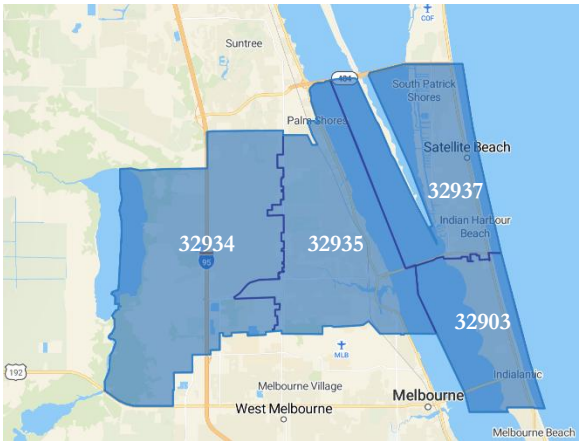

# Satellite Beach, Florida

## Proposed Rainbow Snow Territory

### Territory Overview

Brevard County, Florida, is a vibrant region that seamlessly blends coastal charm, suburban tranquility, and urban energy. This proposed territory, encompassing ZIP codes 32937, 32935, 32934, and 32903, captures the essence of what makes this area unique: diverse attractions, a mix of demographics, and boundless opportunities. Together, these ZIP codes form a dynamic and diverse area well-suited for establishing and growing a mobile business.

Zip Code	City	Population
32937	Satellite Beach	28,990
32903	Indialantic	14,603
32935	Melbourne E	41,016
32934	Melbourne NW	16,779
<b>Total</b>		<b>101,388</b>